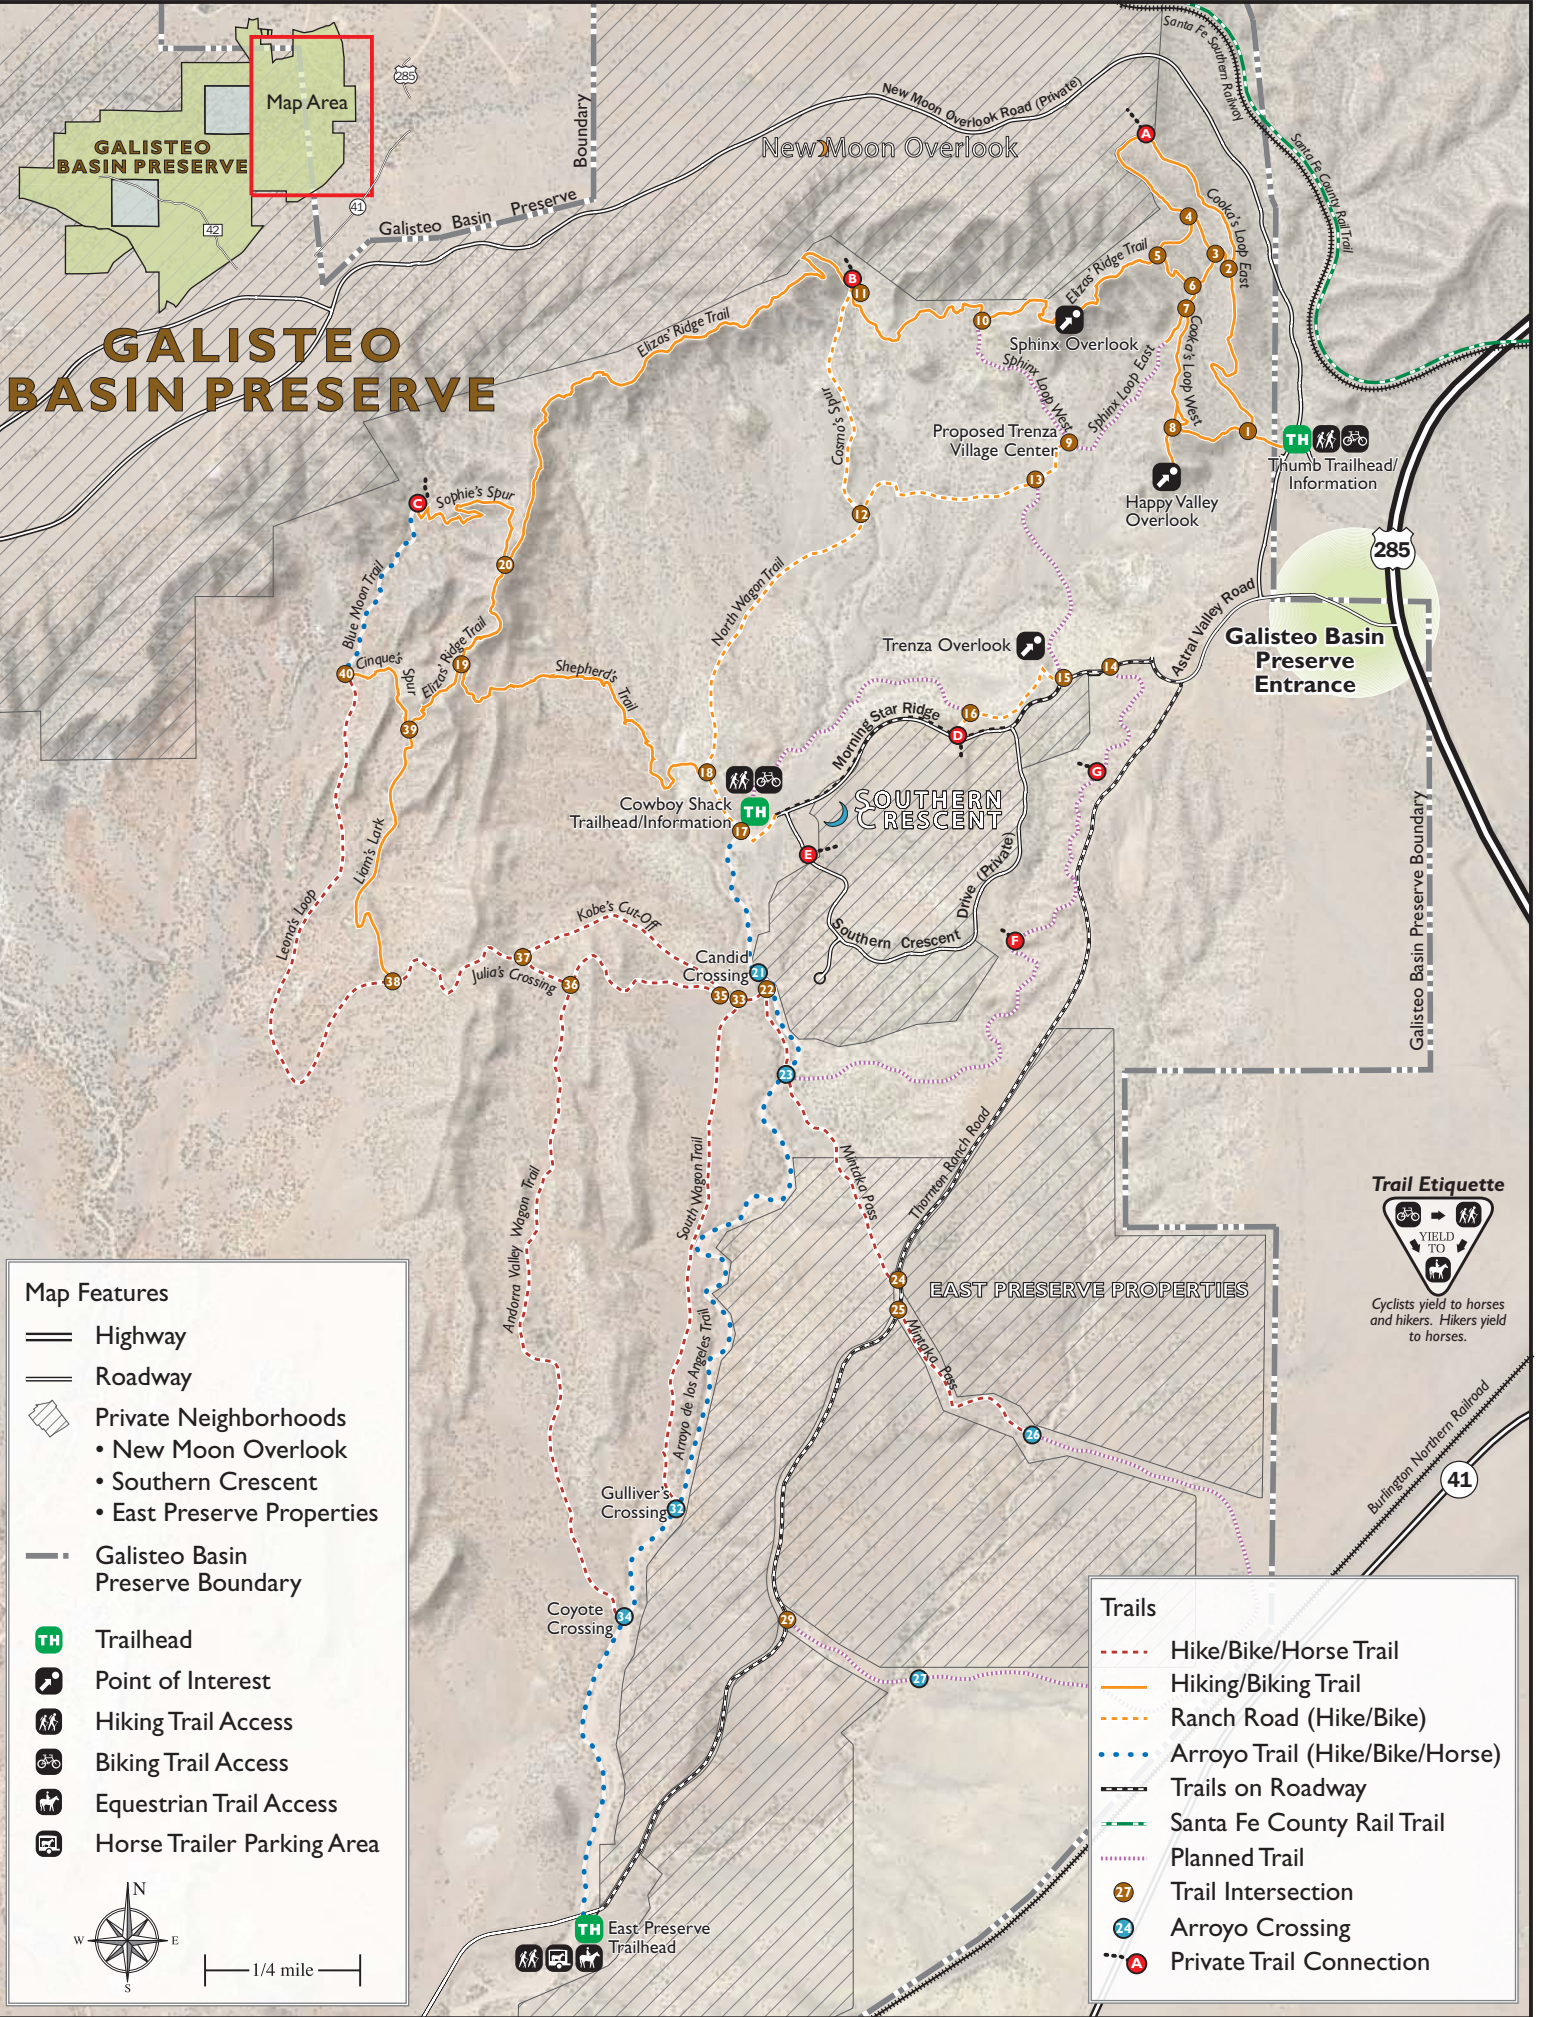

GALISTEO BASIN PRESERVE

Map Features

- Highway
- Roadway
- Private Neighborhoods
 - New Moon Overlook
 - Southern Crescent
 - East Preserve Properties
- Galisteo Basin Preserve Boundary
- Trailhead
- Point of Interest
- Hiking Trail Access
- Biking Trail Access
- Equestrian Trail Access
- Horse Trailer Parking Area

1/4 mile

Trail Etiquette

Cyclists yield to horses and hikers. Hikers yield to horses.

Trails

- Hike/Bike/Horse Trail
- Hiking/Biking Trail
- Ranch Road (Hike/Bike)
- Arroyo Trail (Hike/Bike/Horse)
- Trails on Roadway
- Santa Fe County Rail Trail
- Planned Trail
- Trail Intersection
- Arroyo Crossing
- Private Trail Connection